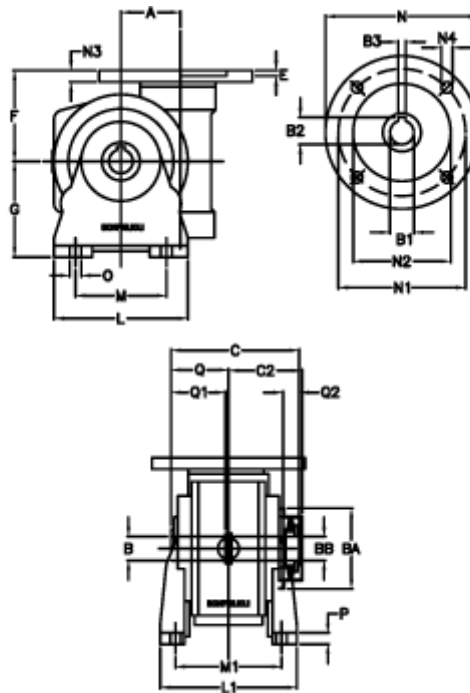

Article number: 390204908032216

Description: Worm Gear with Torque Limiter
VF 49-L1-V-80 P63B5

Measures

a	= 49.50	C2	= 63,5	M1	= 98.5	Q	= 51.0
B	= 25	Description	= VF 49V-xx-63B5	N	= 140	Q1	= 41
B1 E7	= 11	E	= 3.0	N1	= 115	Q2	= 15
B2	= 12.8	F	= 70	N2	= 95		
B3 H9	= 4	g	= 82	N3	= 10.5		
BA	= 63	L	= 110	N4	= 9,5		
BB H7	= 14	L1	= 124.0	O	= 8.5		
C	= 105	m	= 63	P	= 12		